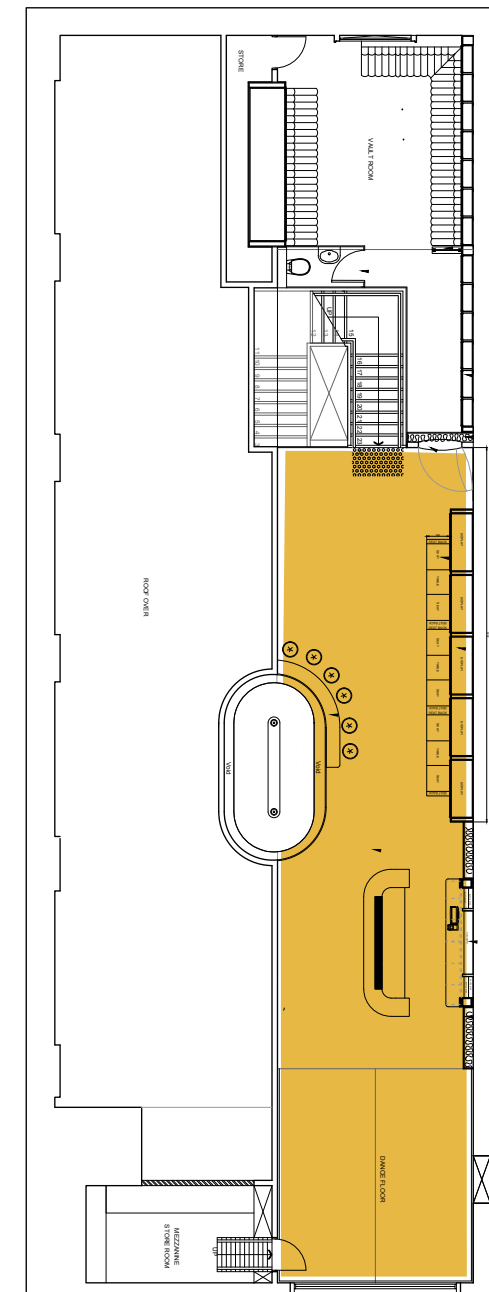

SPACE TYPE	CAPACITY	MUSIC	AUDIO
Private	150 cocktail	Y	Y