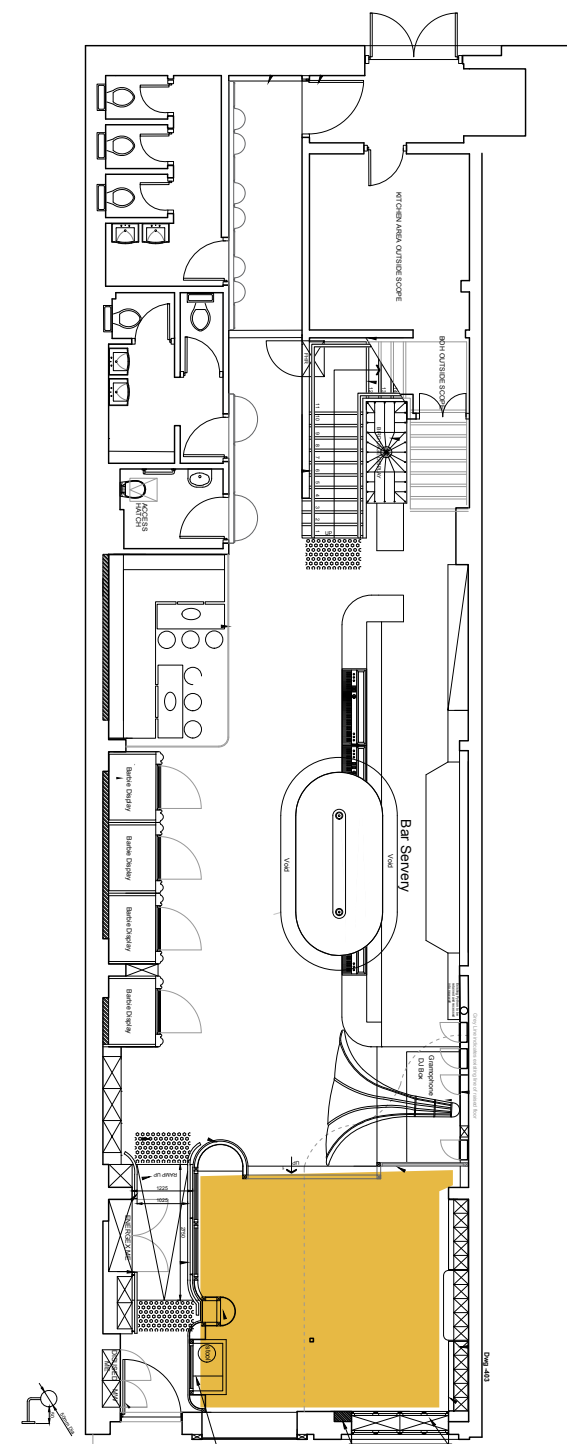

SPACE TYPE	CAPACITY	MUSIC	AUDIO
Semi-Private	30 seated	Y	Y