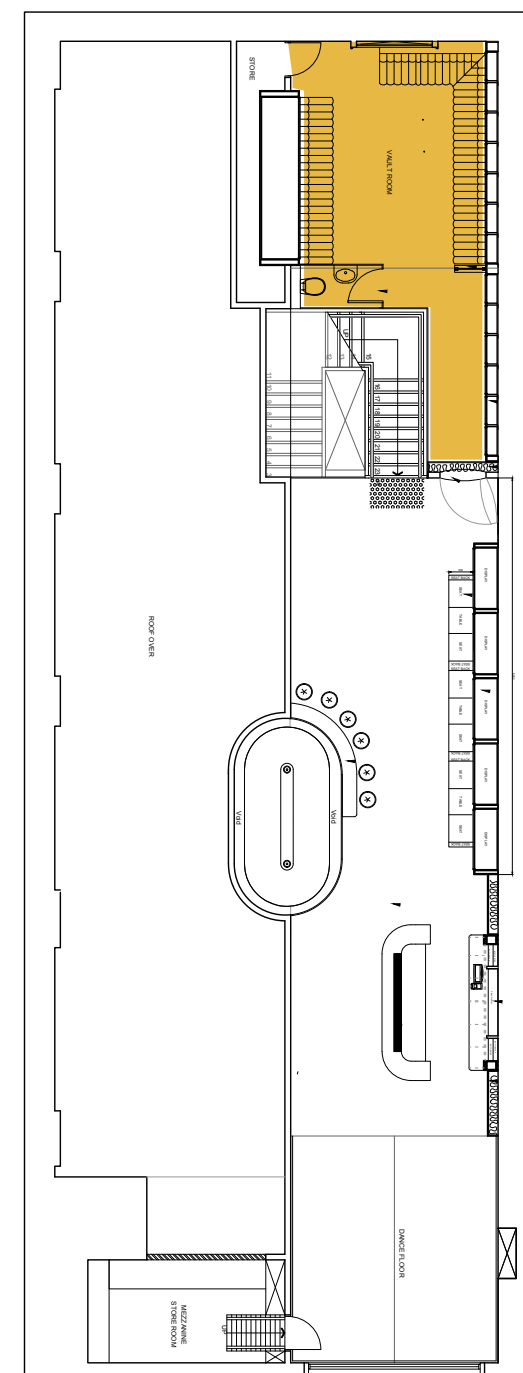

SPACE TYPE	CAPACITY	MUSIC	AUDIO
Private	30 cocktail	Y	Y