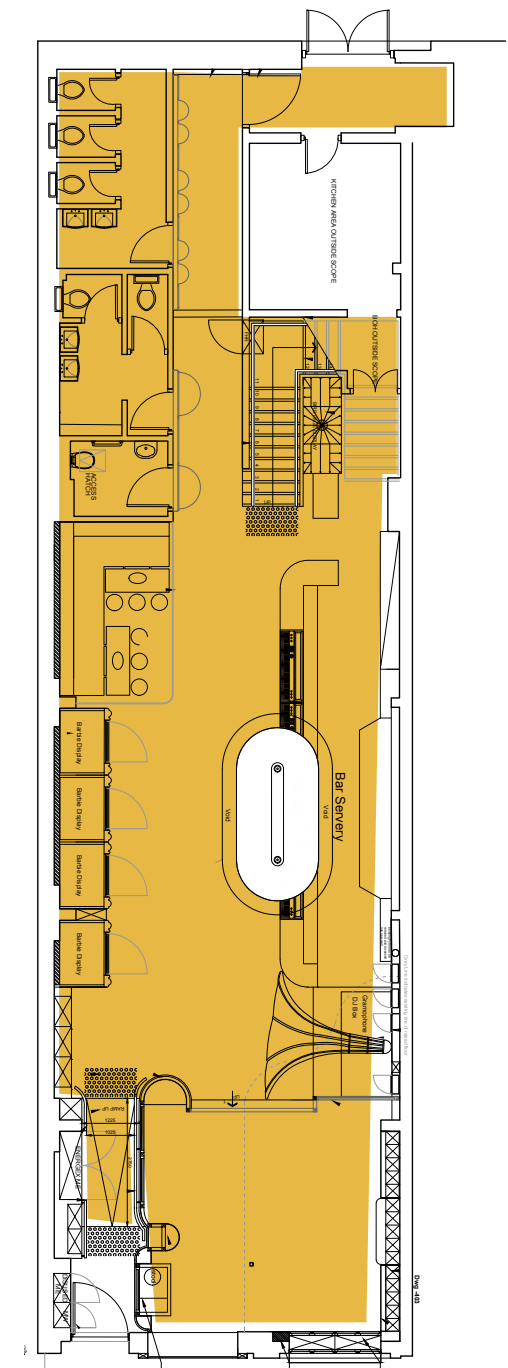

perfect for

HENS/BUCKS/HUCKS
BIRTHDAYS
PRODUCT LAUNCHES
PHOTO/FILM SHOOTS
SPECIAL EVENTS
CORPORATE

GROUND FLOOR PAWN SHOP

- A treasure trove of unique finds waiting to shop.
- A grand space with iconic Gramophone DJ stage for up to 250 guests.
- Semi-private spaces can be created for smaller groups.
- Whether you're drawn to nostalgia or intrigued by the unexpected, our Pawn Shop space offers a one-of-a-kind experience unlike any other.

LEVEL 1 PAWN PARLOUR

- The Pawn Parlour, a private level for up to 150 guests.
- Private luxe bar and intimate space with featured roof lighting.
- Luxurious surroundings, rich with texture and where every corner holds a story waiting to be discovered.