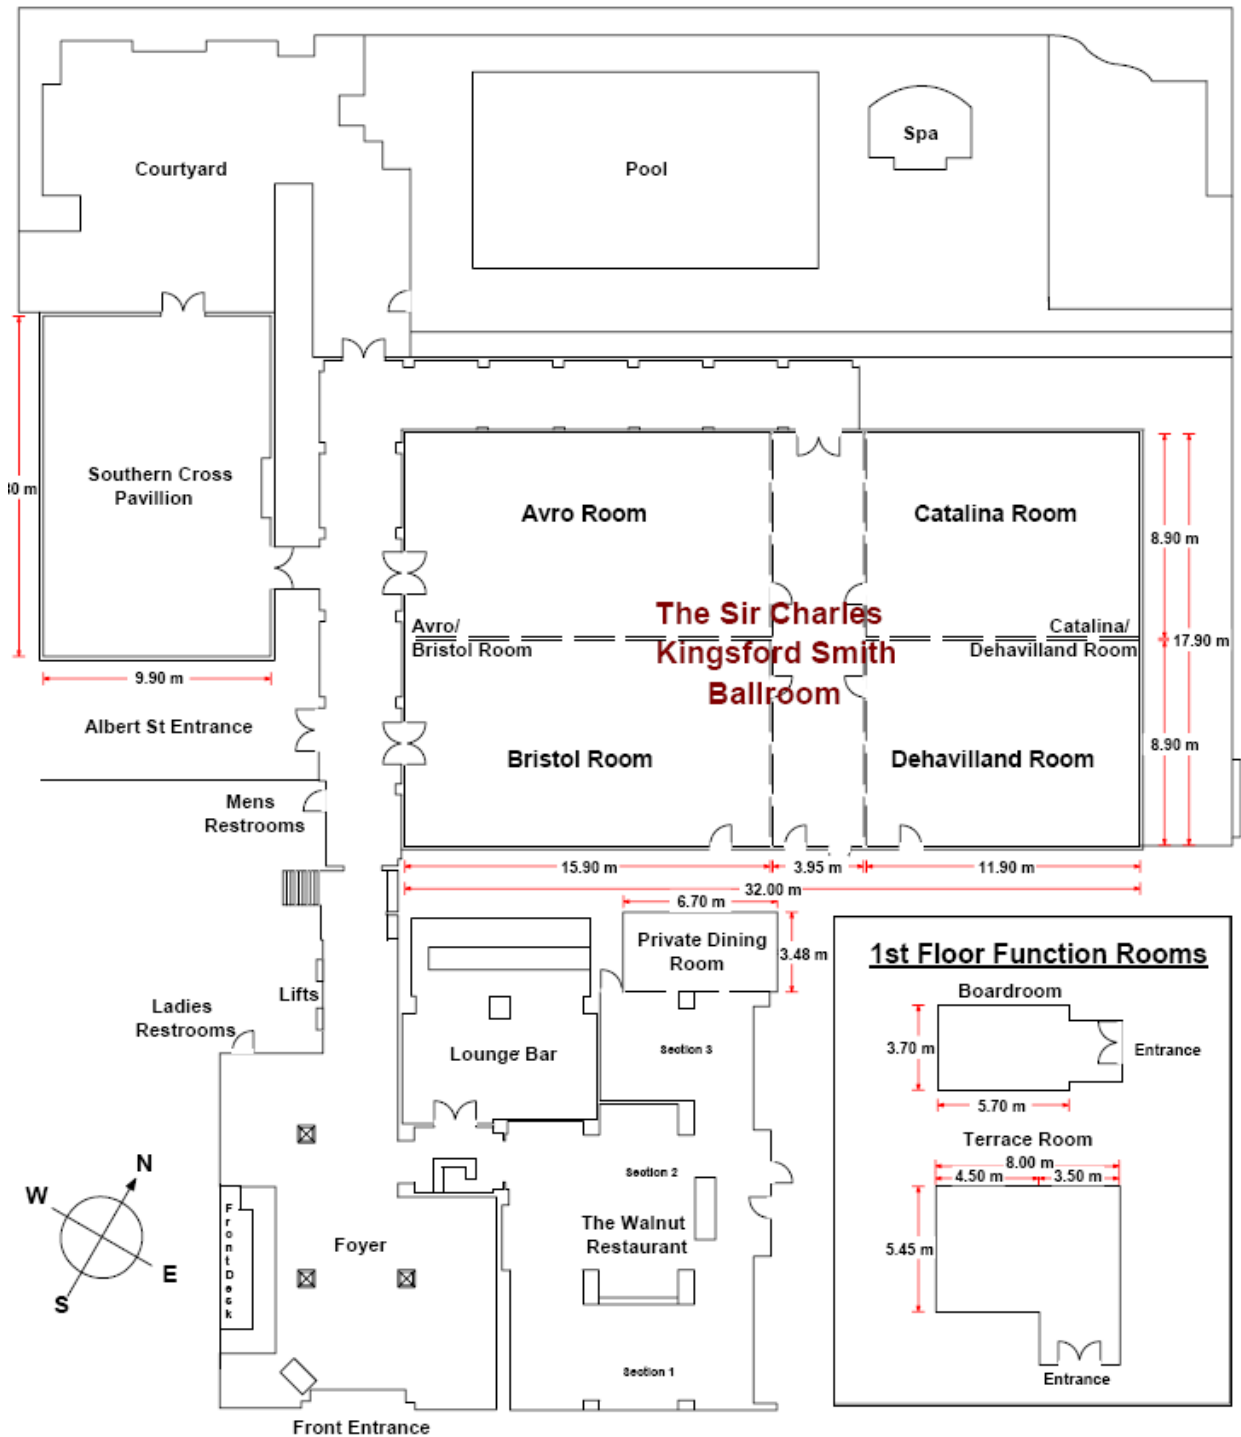

## Ground Floor Function Room Floor Plan

Royal on the Park Hotel & Suites

152 Alice Street, Brisbane City

[www.royalonthepark.com.au](http://www.royalonthepark.com.au) | [meet@royalonthepark.com.au](mailto:meet@royalonthepark.com.au) | 07 3221 3411