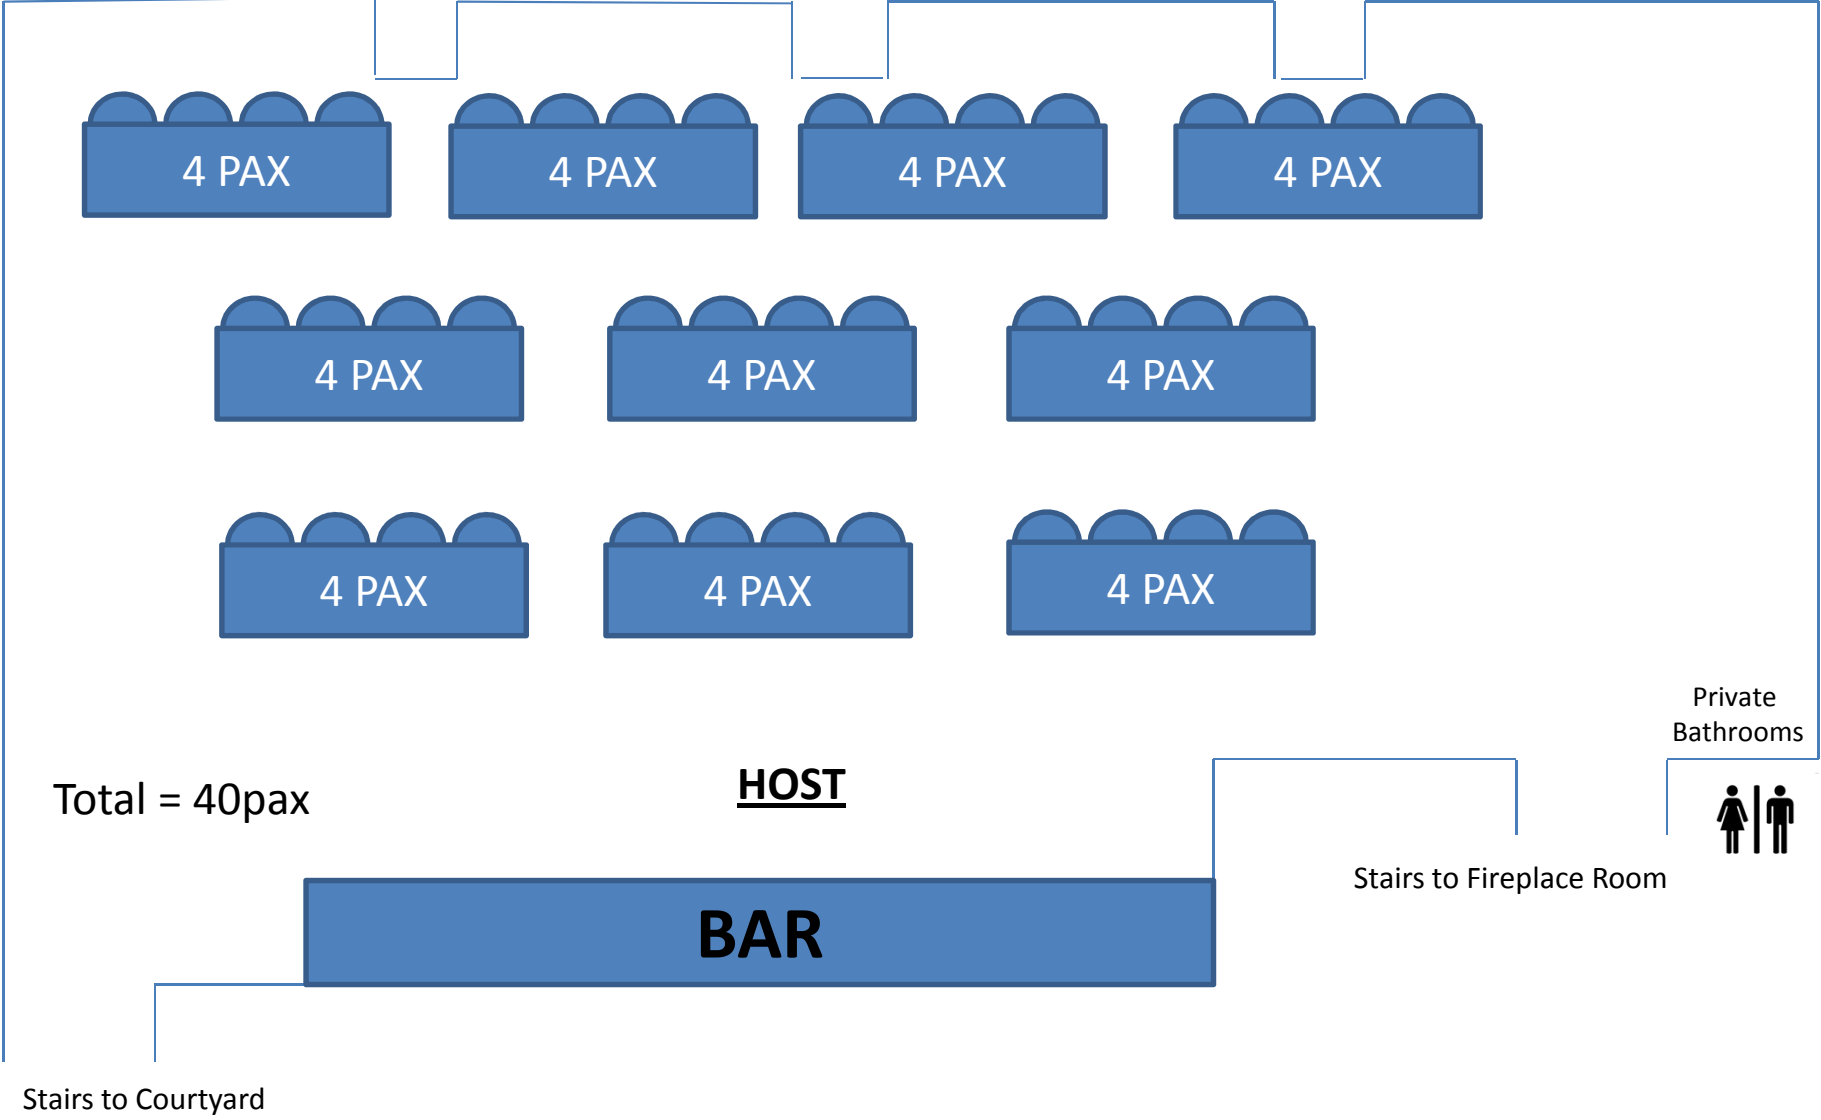

Stairs to Courtyard

Client has requested that this entrance is blocked and all guests enter through Courtyard entrance

Birdie's Bar – Theatre Style

4 PAX

4 PAX

4 PAX

4 PAX

4 PAX

4 PAX

4 PAX

4 PAX

4 PAX

4 PAX

Total = 40pax

HOST

BAR

Stairs to Fireplace Room

Private Bathrooms

Stairs to Courtyard