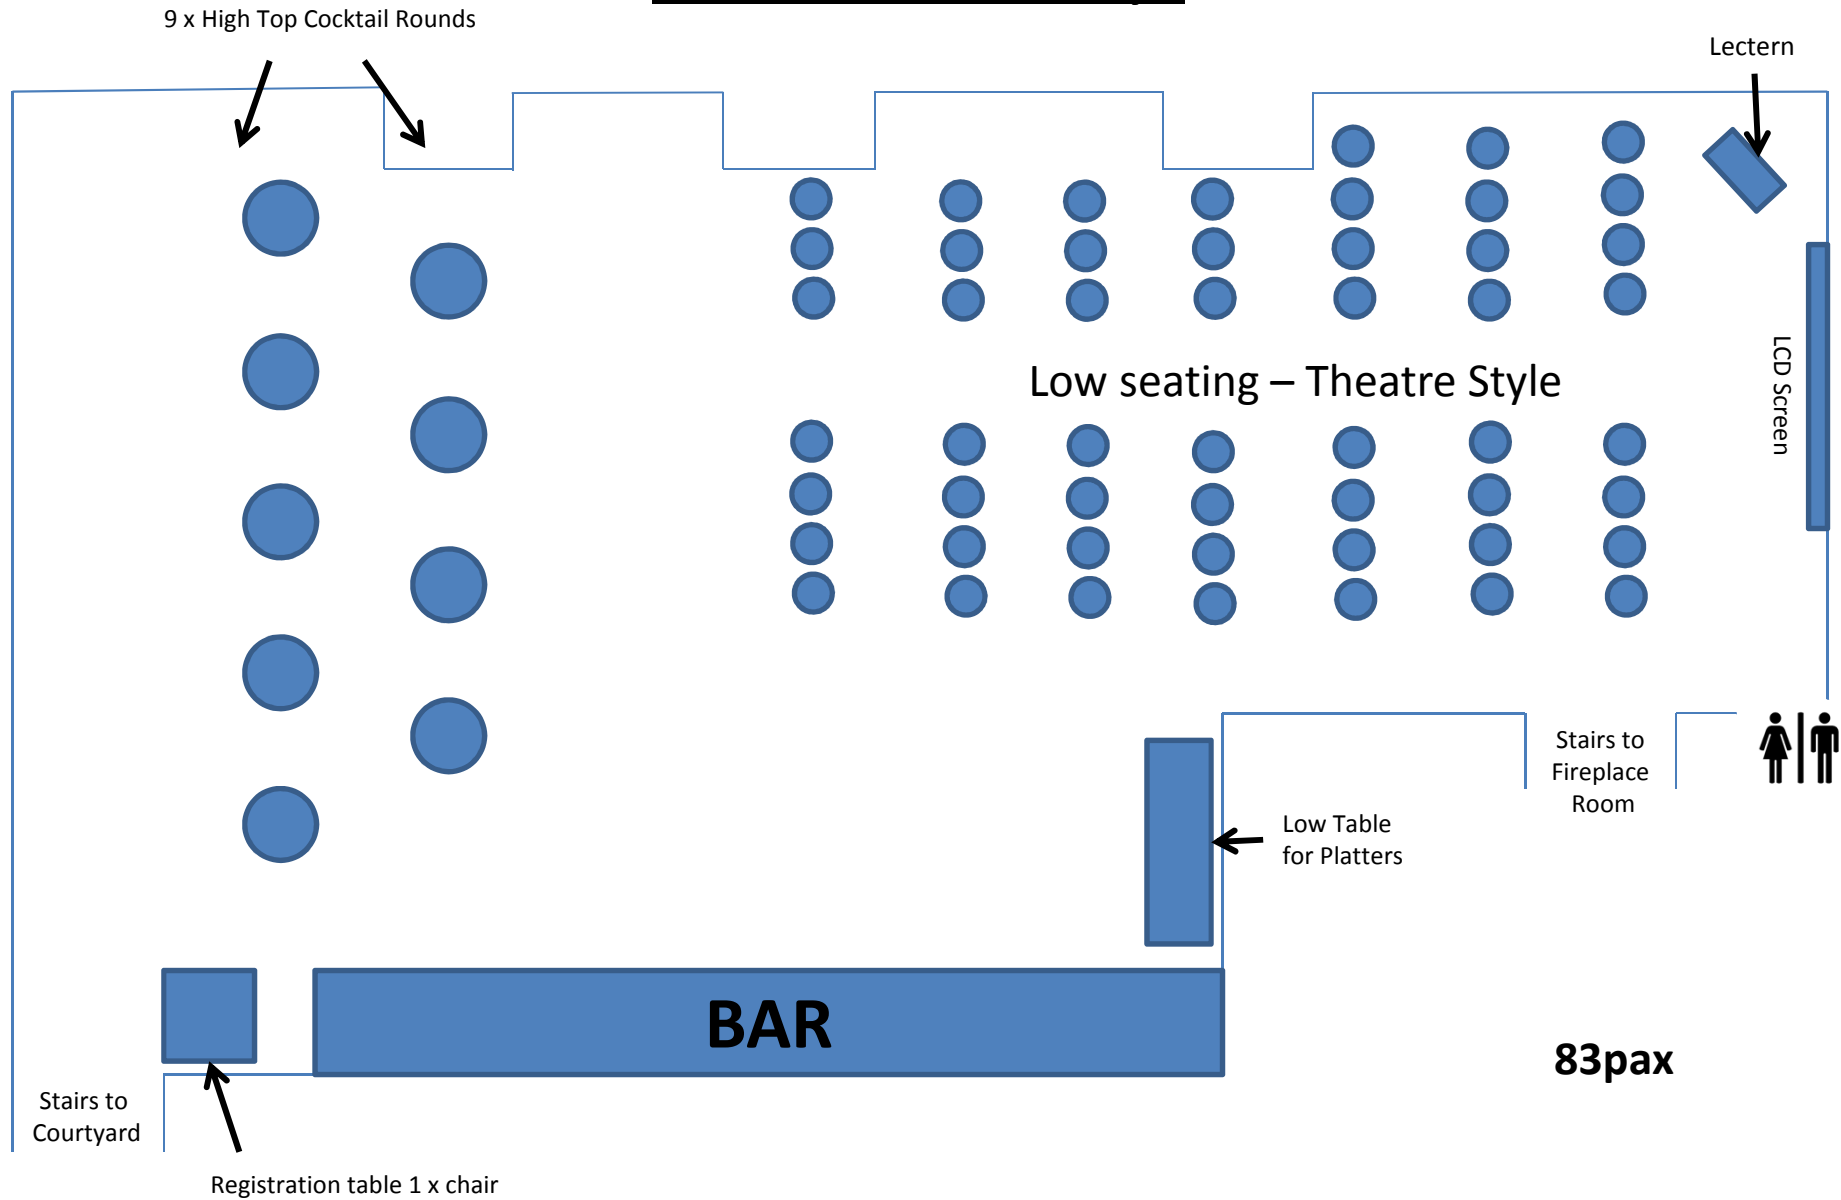

Stairs to Courtyard

Client has requested that this entrance is blocked and all guests enter through Courtyard entrance

Birdie's Bar – Theatre Style

4 PAX

4 PAX

4 PAX

4 PAX

4 PAX

4 PAX

4 PAX

4 PAX

4 PAX

4 PAX

Total = 40pax

HOST

BAR

Stairs to Fireplace Room

Private Bathrooms

Stairs to Courtyard