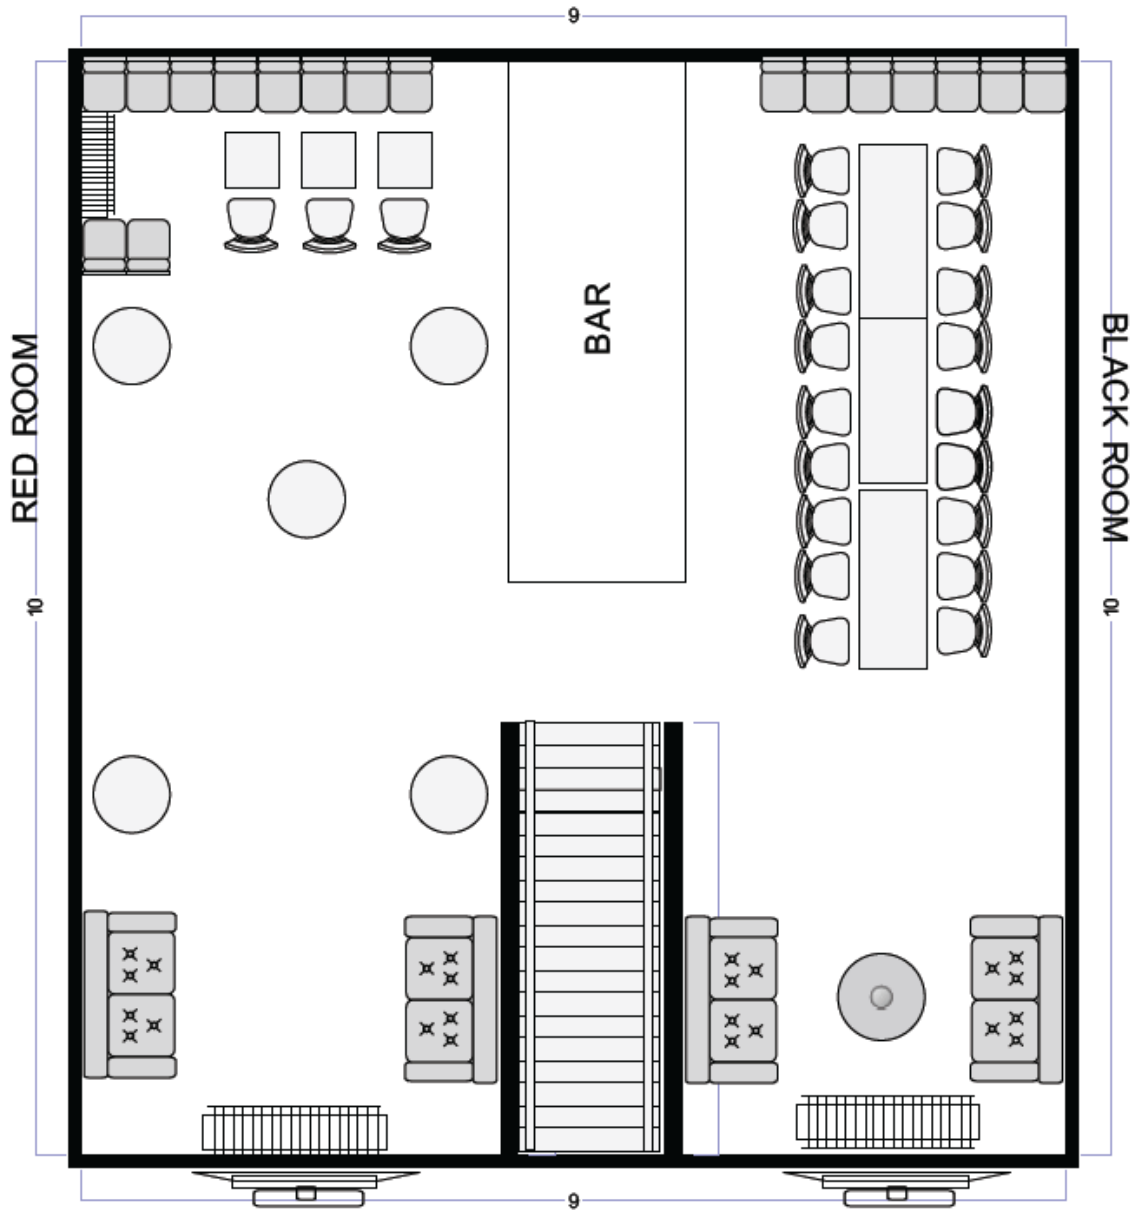

## ELEPHANT BAR

### RED ROOM COCKTAIL BLACK ROOM SEATED (18 PAX)

## HIGH ROOM

20 PAX SEATED