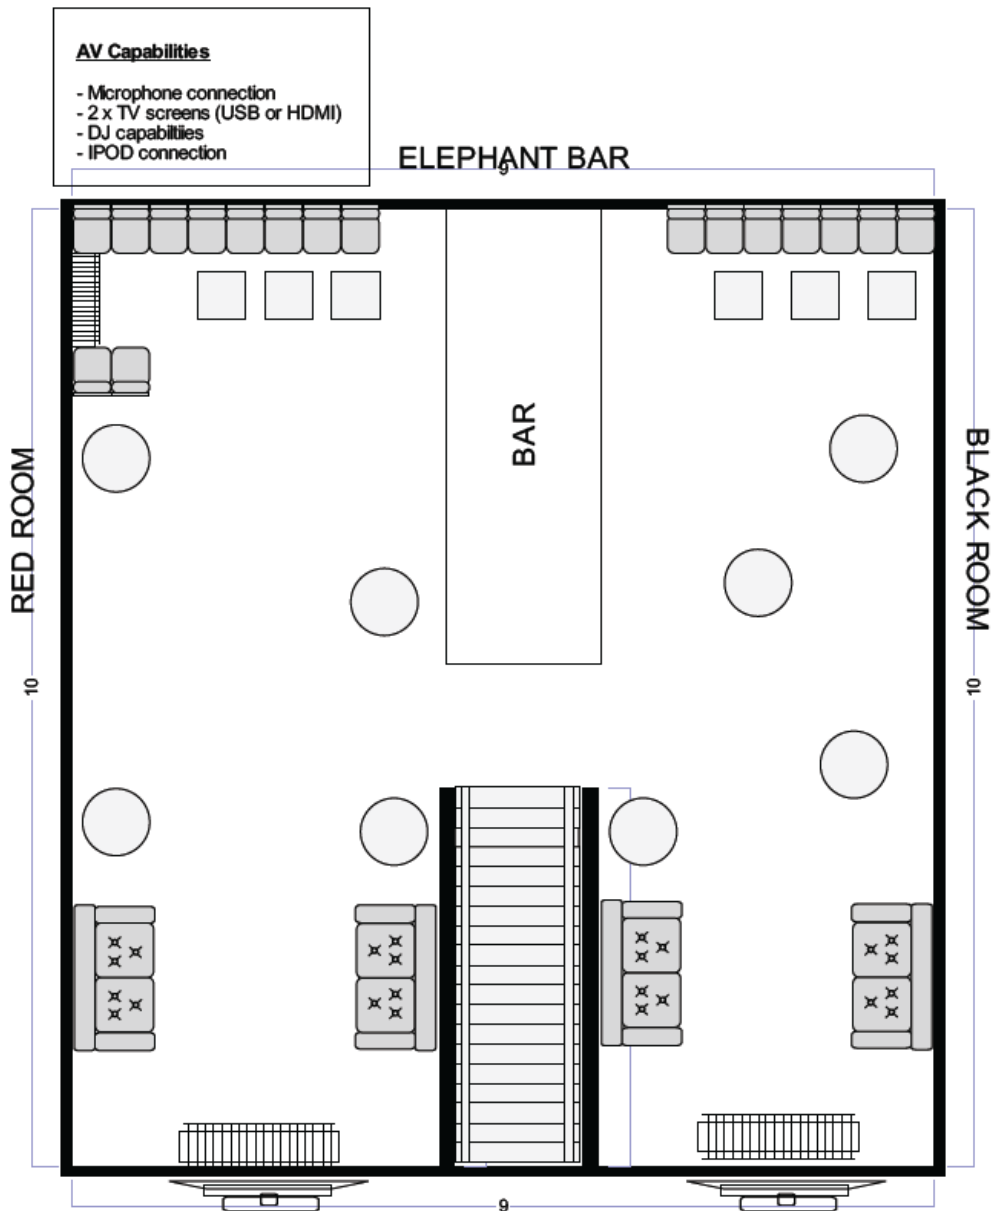

## ELEPHANT BAR

### RED ROOM COCKTAIL BLACK ROOM SEATED (18 PAX)

## HIGH ROOM

20 PAX SEATED