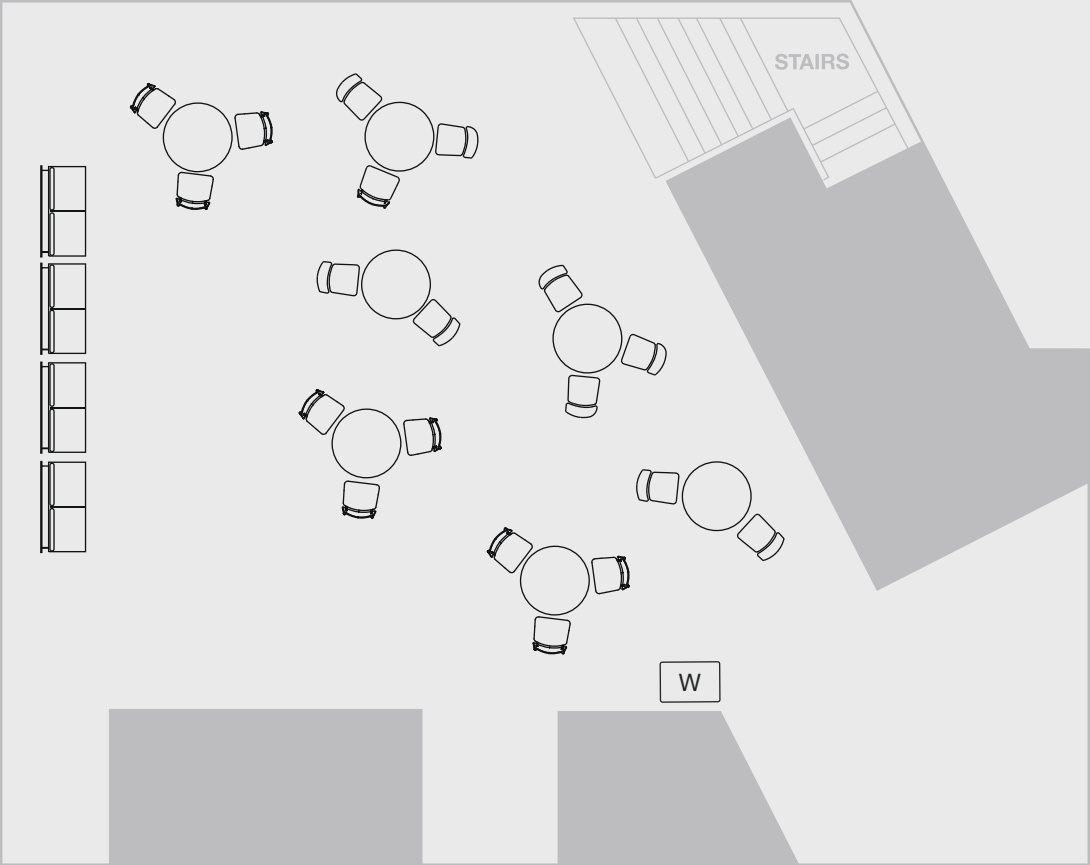

SMALL GREEN STOOL

OTTOMAN

BANQUETTE SEATING

COCKTAIL STYLE

LEGEND:

-  **TIMBER HIGH TABLE**
-  **GREEN HIGH STOOL**
-  **BLACK HIGH STOOL**
-  **BANQUETTE SEATING**
-  **WATER STATION**

CONTACT

Patty Karakostas Events Coordinator