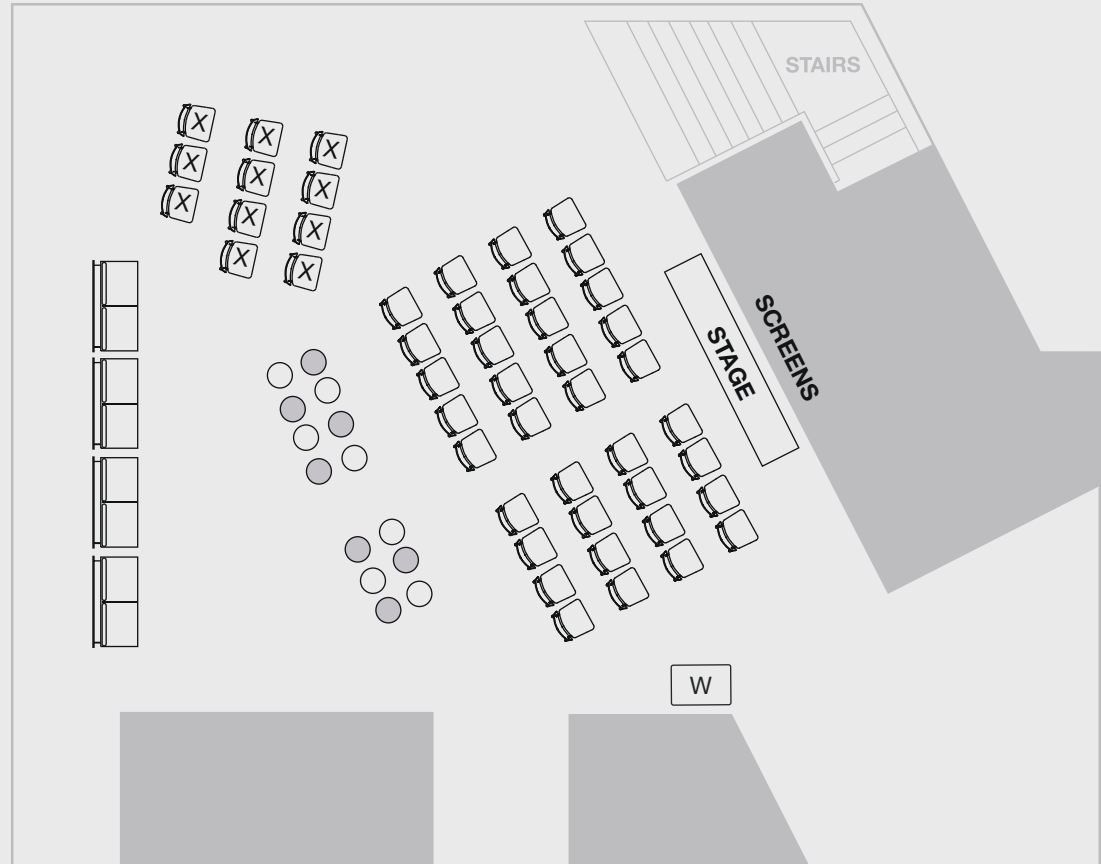

UPPER MEZZAINE LEVEL

The upper mezzanine is the perfect space for an intimate gathering. Overlooking diners on the lower level, it can comfortably accommodate between 40 and 80 guests as a private cocktail event.

THEATRE STYLE SCREEN FACING

LEGEND:

TAN LEATHER SEAT

WHITE CHAIR

SMALL GREEN STOOL

OTTOMAN

BANQUETTE SEATING

WATER STATION

FRIDAY NIGHT SET UP

LEGEND:

TIMBER HIGH TABLE

GREEN HIGH CHAIR

BANQUETTE SEATING

BLACK RECTANGLE TABLE

GREEN TABLE

SEATED DINNER