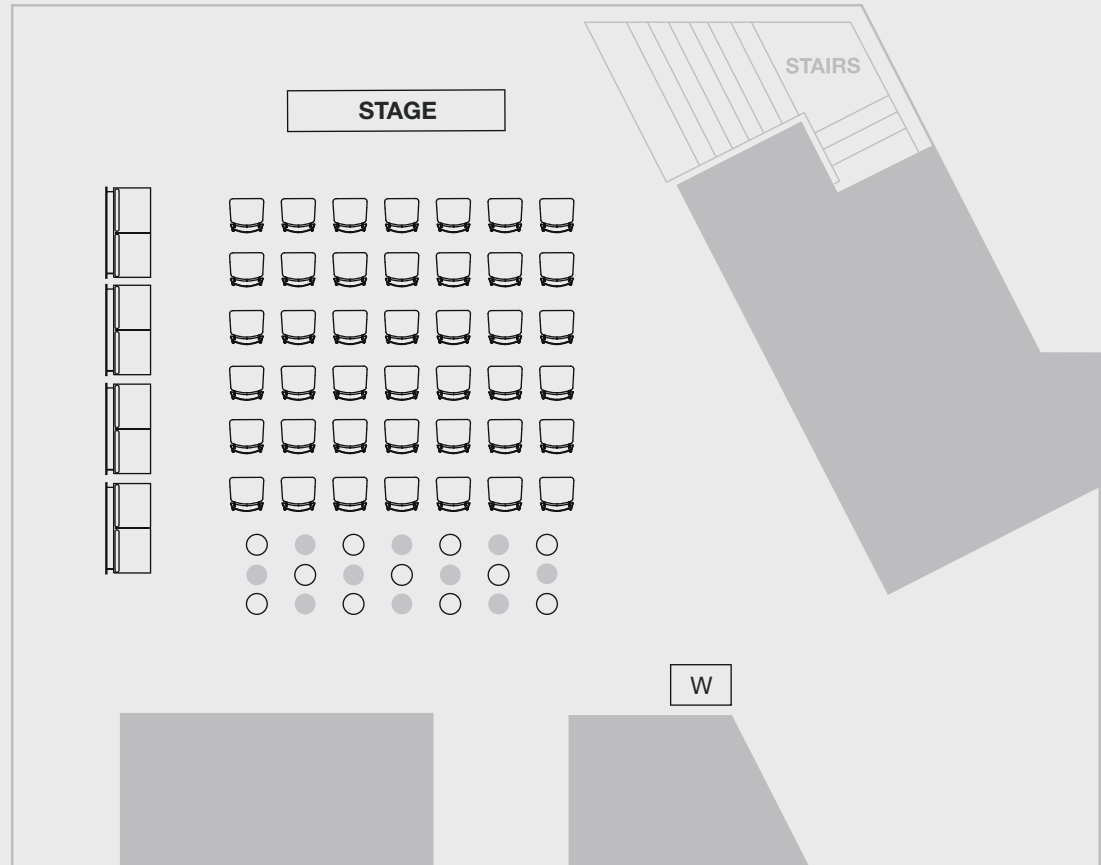

UPPER MEZZAINE LEVEL

The upper mezzanine is the perfect space for an intimate gathering. Overlooking diners on the lower level, it can comfortably accommodate between 40 and 80 guests as a private cocktail event.

LEGEND:

-  TAN LEATHER SEAT
-  WHITE CHAIR
-  SMALL GREEN STOOL
-  OTTOMAN
-  BANQUETTE SEATING
-  BLACK RECTANGLE TABLE
-  GREEN TABLE
-  SQUARE TIMBER TABLE

THEATRE STYLE DOOR FACING

LEGEND:

WHITE CHAIR

SMALL GREEN STOOL

OTTOMAN

BANQUETTE SEATING

COCKTAIL STYLE

LEGEND:

-  **TIMBER HIGH TABLE**
-  **GREEN HIGH STOOL**
-  **BLACK HIGH STOOL**
-  **BANQUETTE SEATING**
-  **WATER STATION**

CONTACT

Patty Karakostas Events Coordinator