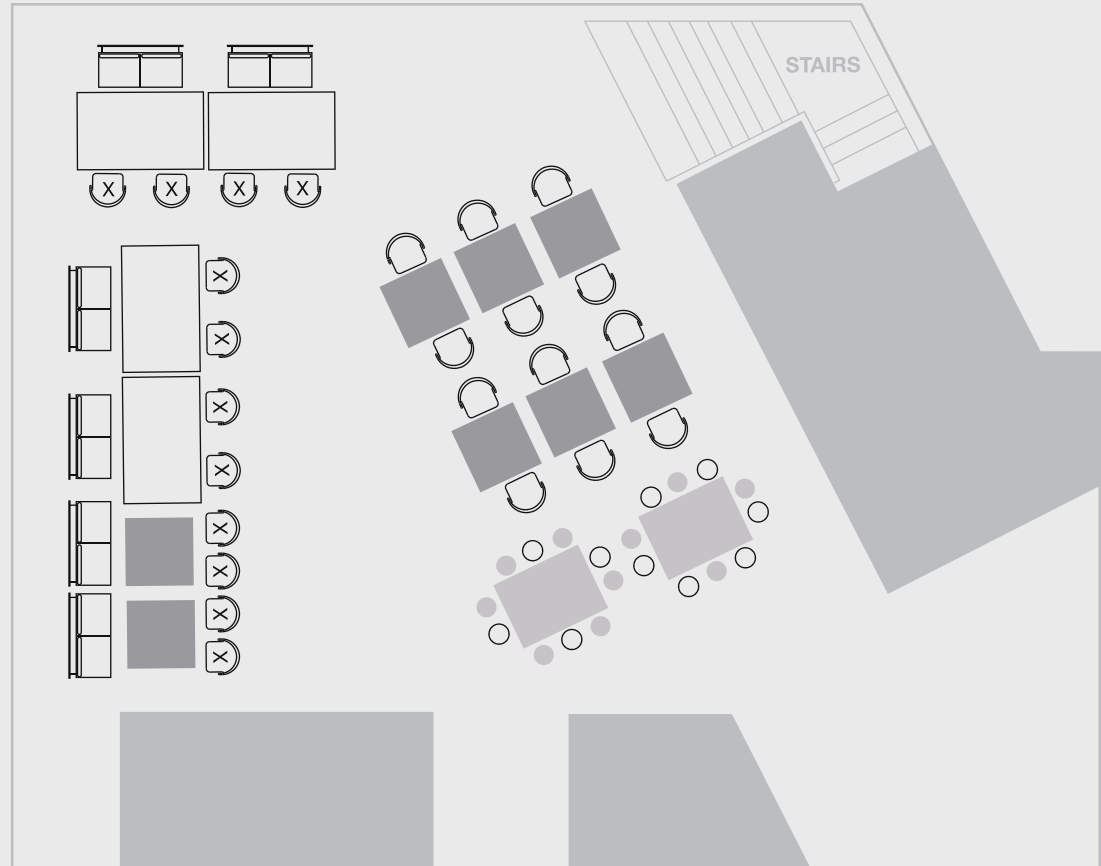

SEATED DINNER

LEGEND:

- TAN LEATHER SEAT
- WHITE CHAIR
- SMALL GREEN STOOL
- OTTOMAN
- BANQUETTE SEATING
- BLACK RECTANGLE TABLE
- GREEN TABLE
- SQUARE TIMBER TABLE