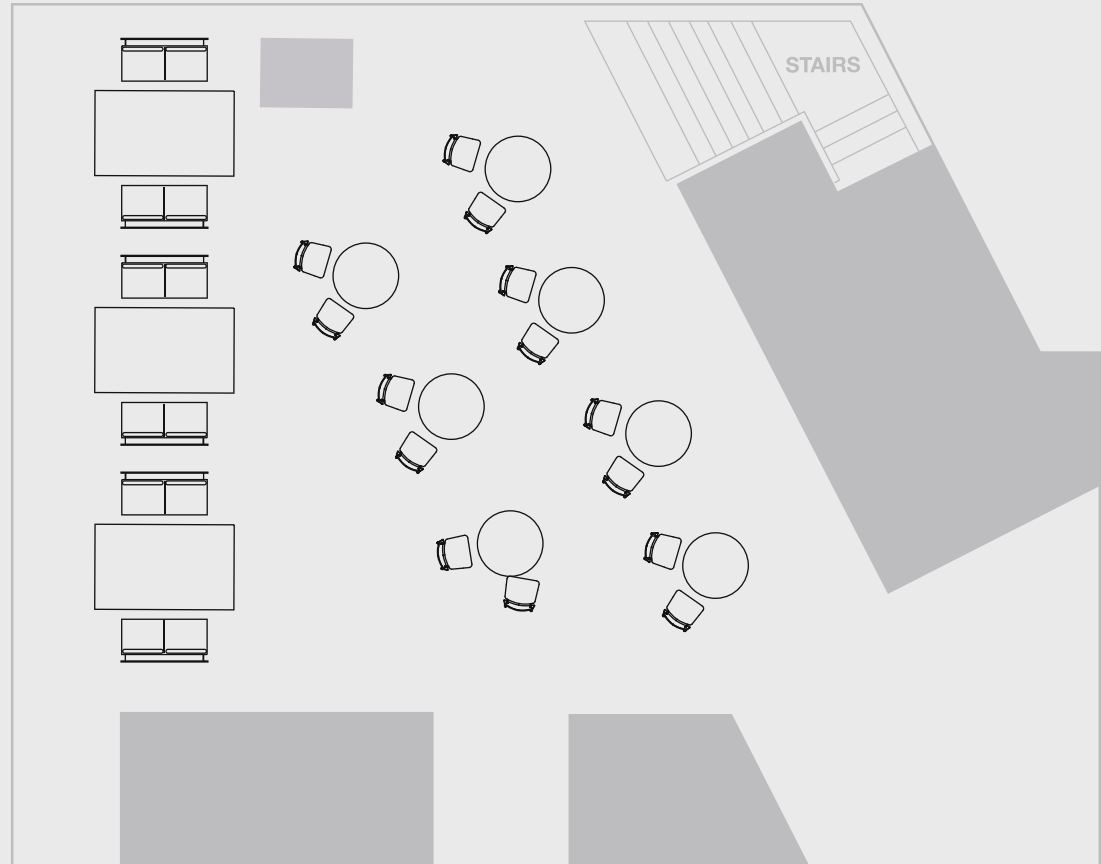

FRIDAY NIGHT SET UP

LEGEND:

TIMBER HIGH TABLE

GREEN HIGH CHAIR

BANQUETTE SEATING

BLACK RECTANGLE TABLE

GREEN TABLE

SEATED DINNER