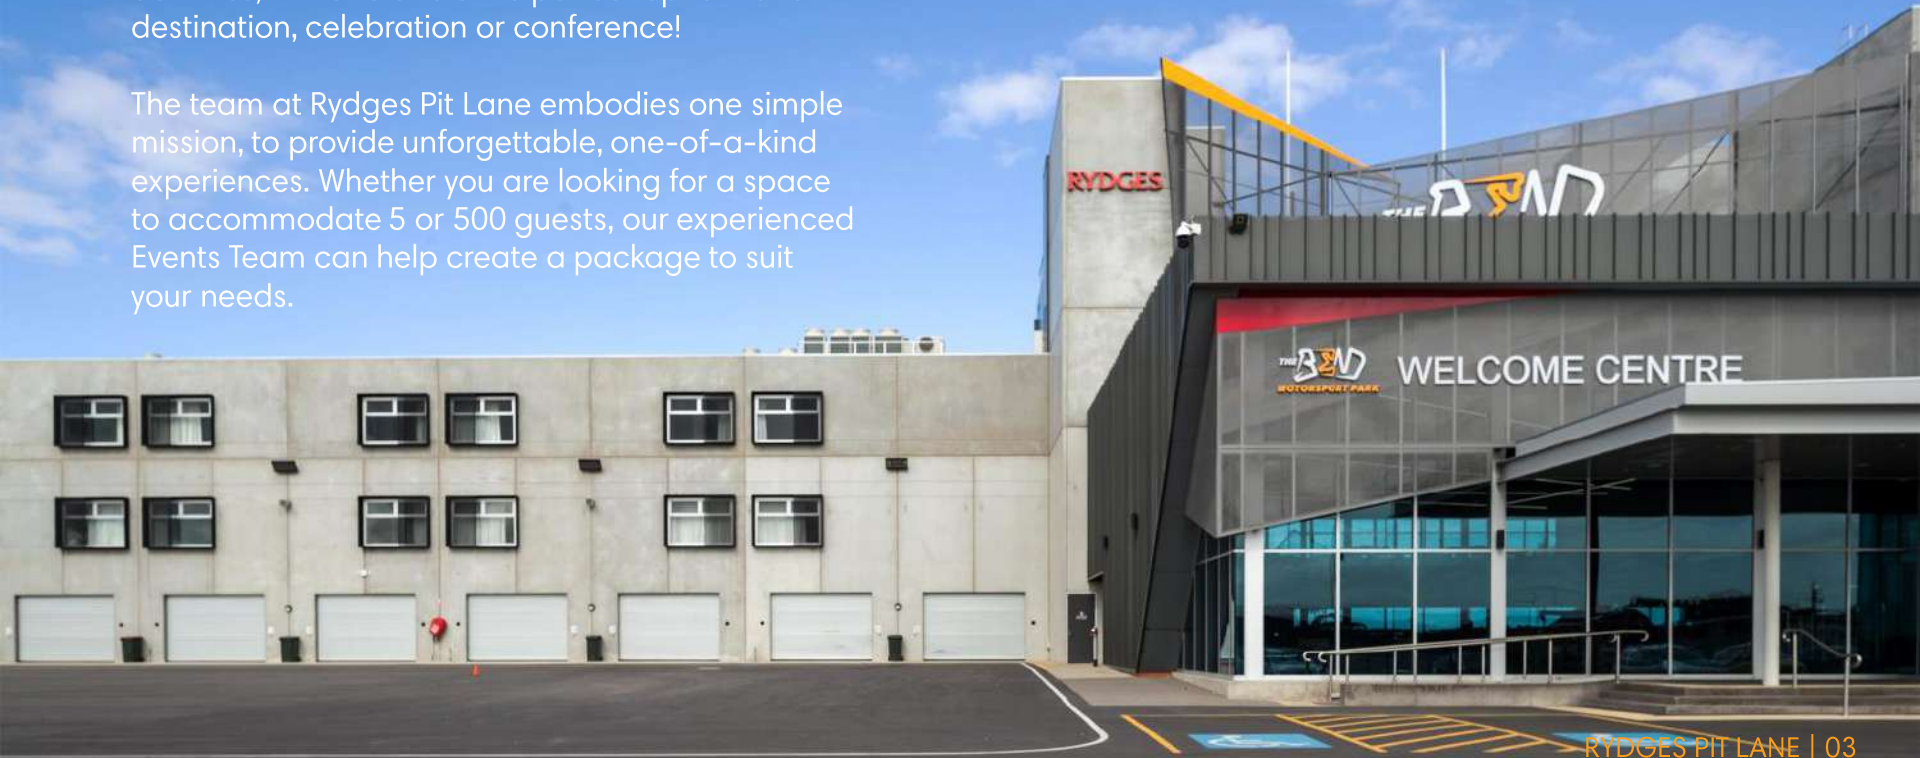

08 Skyline Suite

09 The Viewing Deck

10 Hotel

11 Contact

About

Rydges Pit Lane is located within Australia's newest motorsport facility, The Bend Motorsport Park. Experience the best of our location including 11 unique venues overlooking the International race circuit, inspiring food, wine and exceptional staff to ensure a successful event.

With 100 well appointed on-site accommodation rooms and a large variety of team building activities, Pit Lane offers the perfect option for a destination, celebration or conference!

The team at Rydges Pit Lane embodies one simple mission, to provide unforgettable, one-of-a-kind experiences. Whether you are looking for a space to accommodate 5 or 500 guests, our experienced Events Team can help create a package to suit your needs.

Destination: The Bend

The Bend Motorsport Park delivers an exhilarating experience for competitors, enthusiasts and spectators alike. A state of the art, world-class motorsport facility located in Tailem Bend, South Australia, only an hours drive from the Adelaide CBD.

BANQUET  110	CABARET  88	COCKTAIL  180
CLASSROOM  88	THEATRE  200	U-SHAPE  45

Viewing Deck

Above Them All

The rooftop viewing deck offers spectacular views over the main motor racing circuit and surrounding areas. This unique space is ideal for an array of event types including brand activations, wedding ceremonies, cocktail parties and networking events.