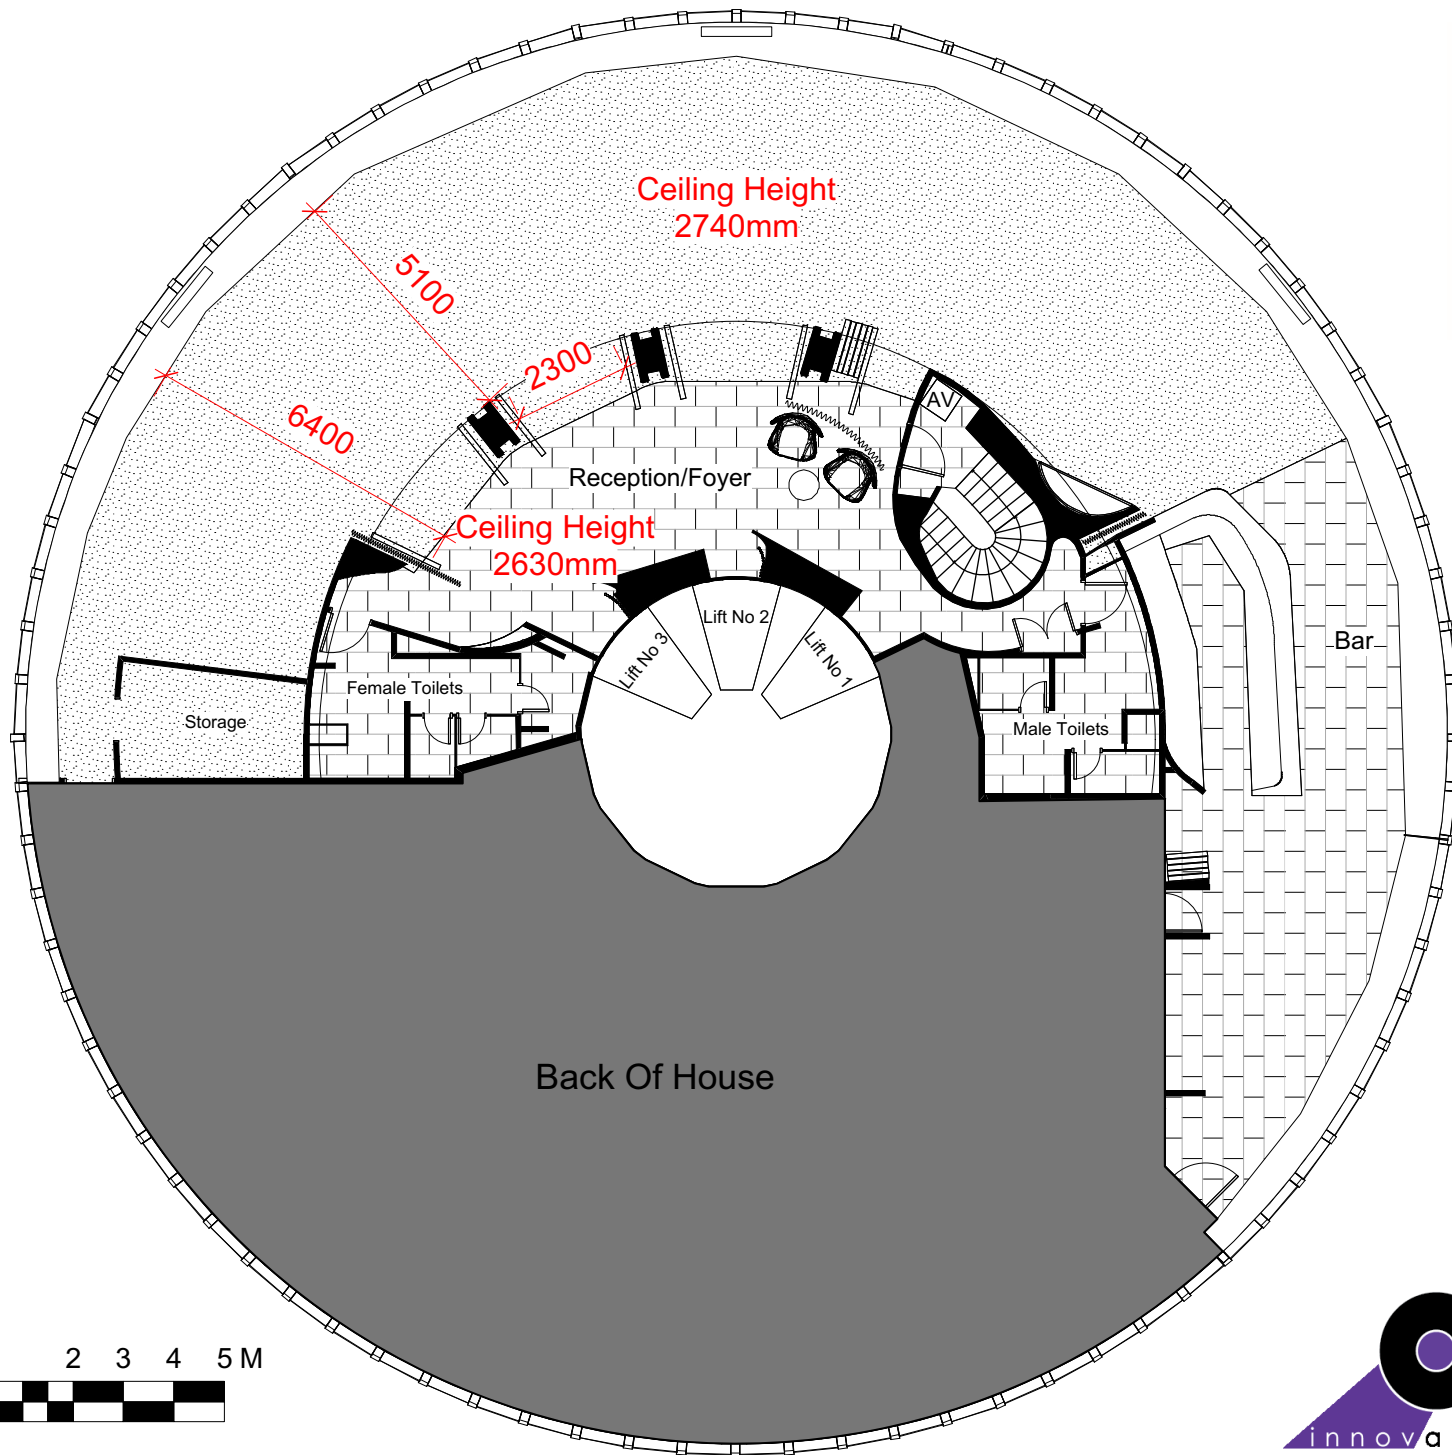

STUDIO

Westfield Centre
 Between Pitt &
 Castlereagh Streets
 Sydney NSW 2000
 e events@studiosydneytower.com.au
 p +61 2 8001 6760
 w www.studiosydneytower.com.au

For AV Enquiries Contact
Innovative Production Services
 e Venues@innovative.net.au
 p 02 9311 9100
 f 02 9311 9199
 e info@innovative.net.au
 w www.innovative.net.au