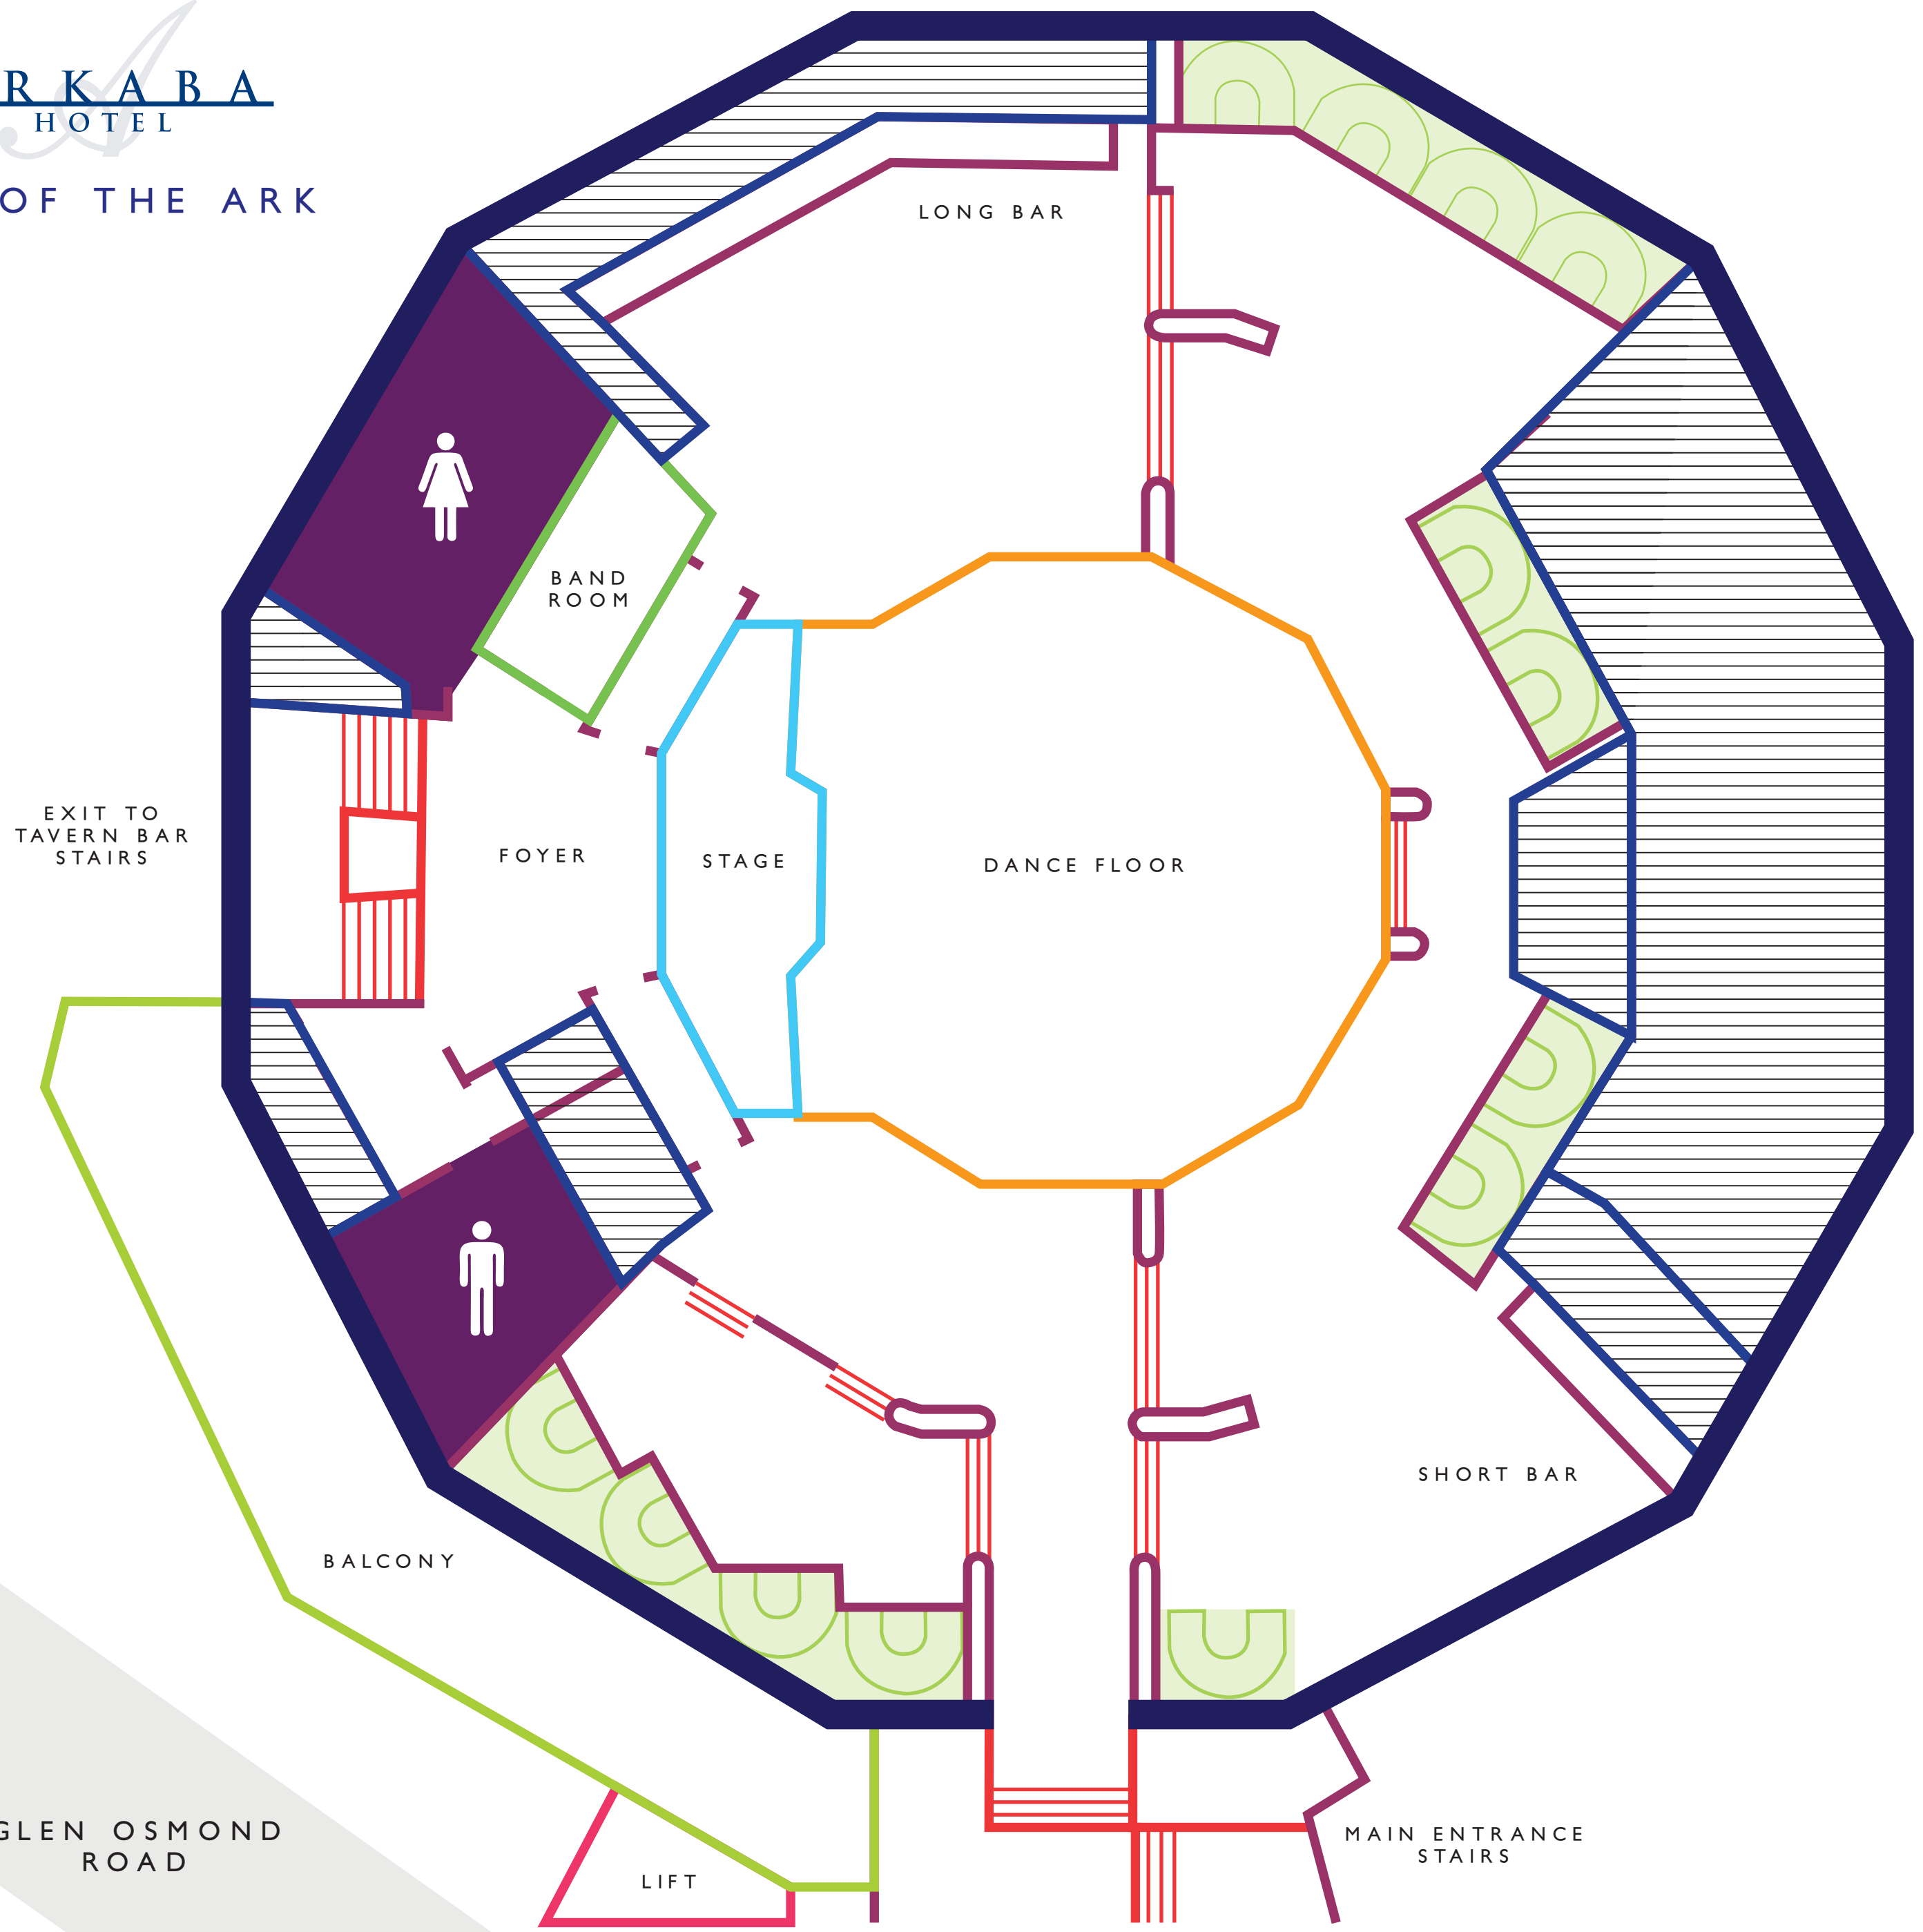

ARKABA
HOTEL

TOP OF THE ARK

EXIT TO
TAVERN BAR
STAIRS

LONG BAR

BAND
ROOM

FOYER

STAGE

DANCE FLOOR

SHORT BAR

BALCONY

LIFT

MAIN ENTRANCE
STAIRS

GLEN OSMOND
ROAD