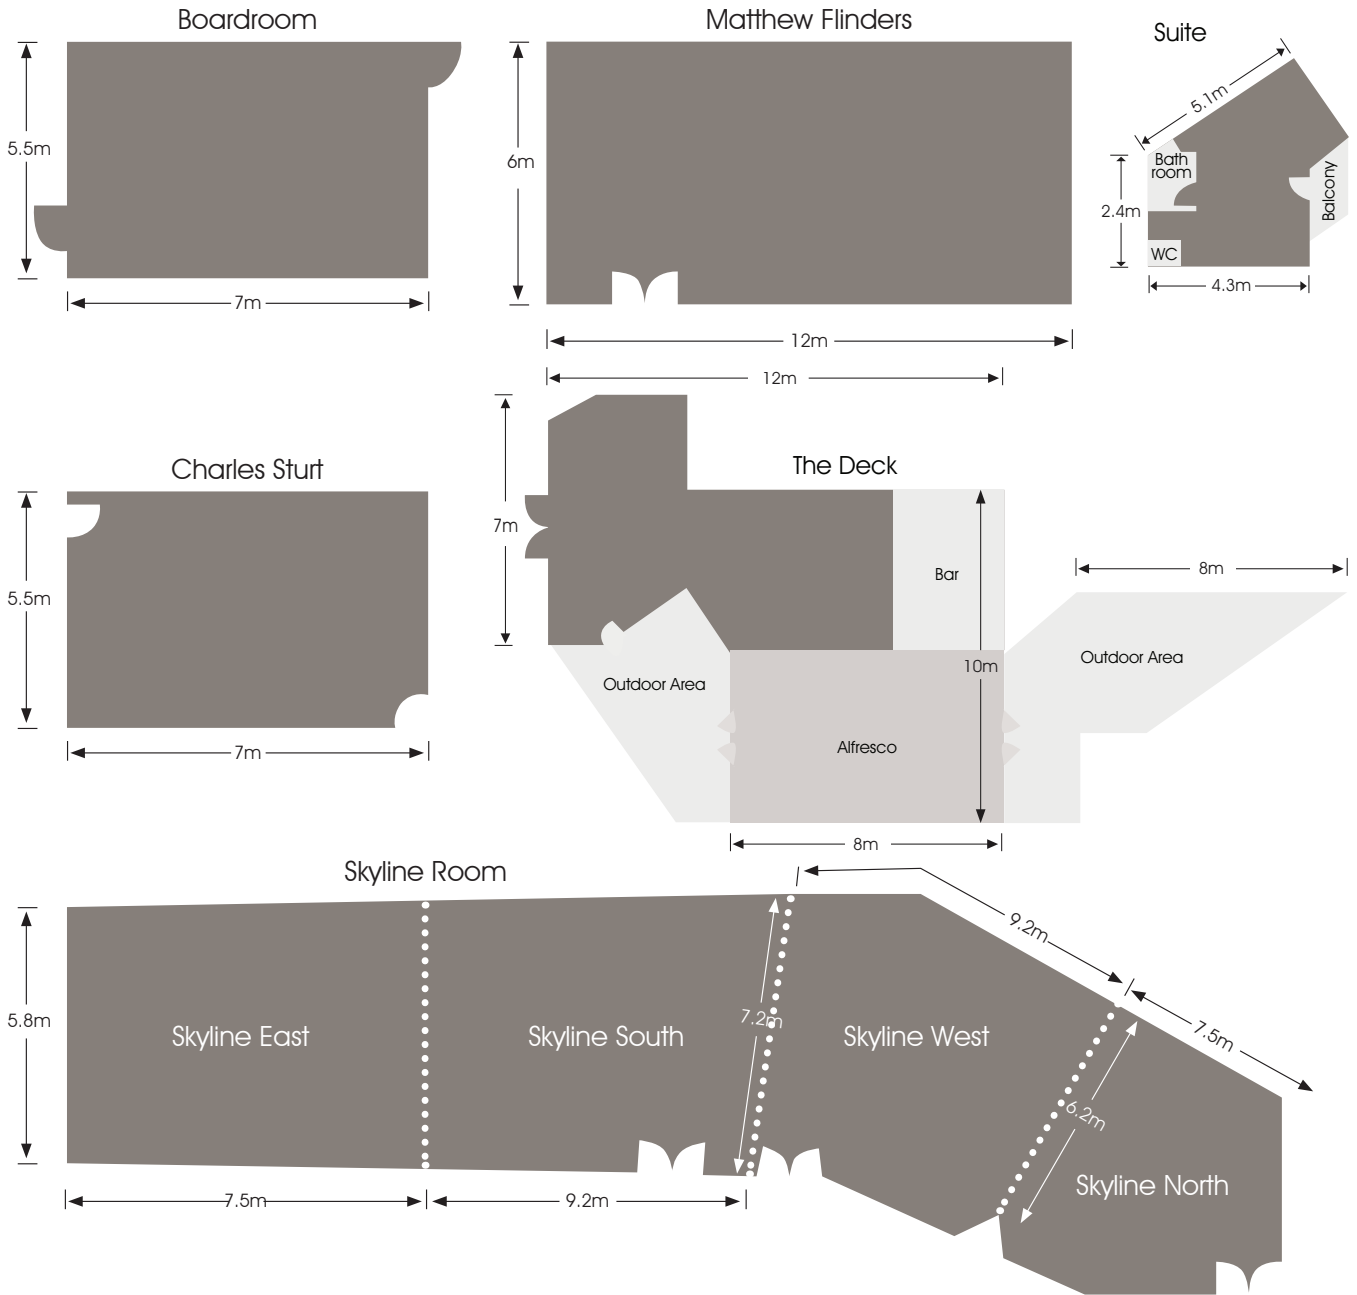

# CONFERENCE ROOM CONFIGURATIONS

**RYDGES**

SOUTH PARK • ADELAIDE

Function Room	Area/M <sup>2</sup>	Theatre	Classroom	U-Shape	Boardroom	Banquet	Cabaret	Cocktail
Boardroom	45	78	30	26	32	40	32	50
Charles Sturt	45	78	30	26	33	40	32	40
Matthew Flinders	76	137	66	40	46	77	50	100
The Deck	104	n/a	n/a	n/a	n/a	60	48	100
The Deck / Matthew Flinders	n/a	n/a	n/a	n/a	n/a	n/a	n/a	200
Skyline East	55	50	27	23	28	40	32	50
Skyline South	60	72	36	25	28	50	40	65
Skyline West	50	50	24	20	26	40	32	40
Skyline North	65	78	30	20	26	50	40	70
Skyline East / South	115	120	63	n/a	n/a	90	72	120
Skyline North / West	115	137	63	42	48	90	72	110
Skyline South / West	110	130	63	47	52	90	72	105
Skyline North / West / South	175	200	90	n/a	n/a	140	112	175
Skyline East / South / West	165	180	85	n/a	n/a	130	109	160
Skyline Room - Entire Floor	230	250	120	n/a	n/a	180	162	300
Suite	22	12	6	n/a	8	10	8	n/a