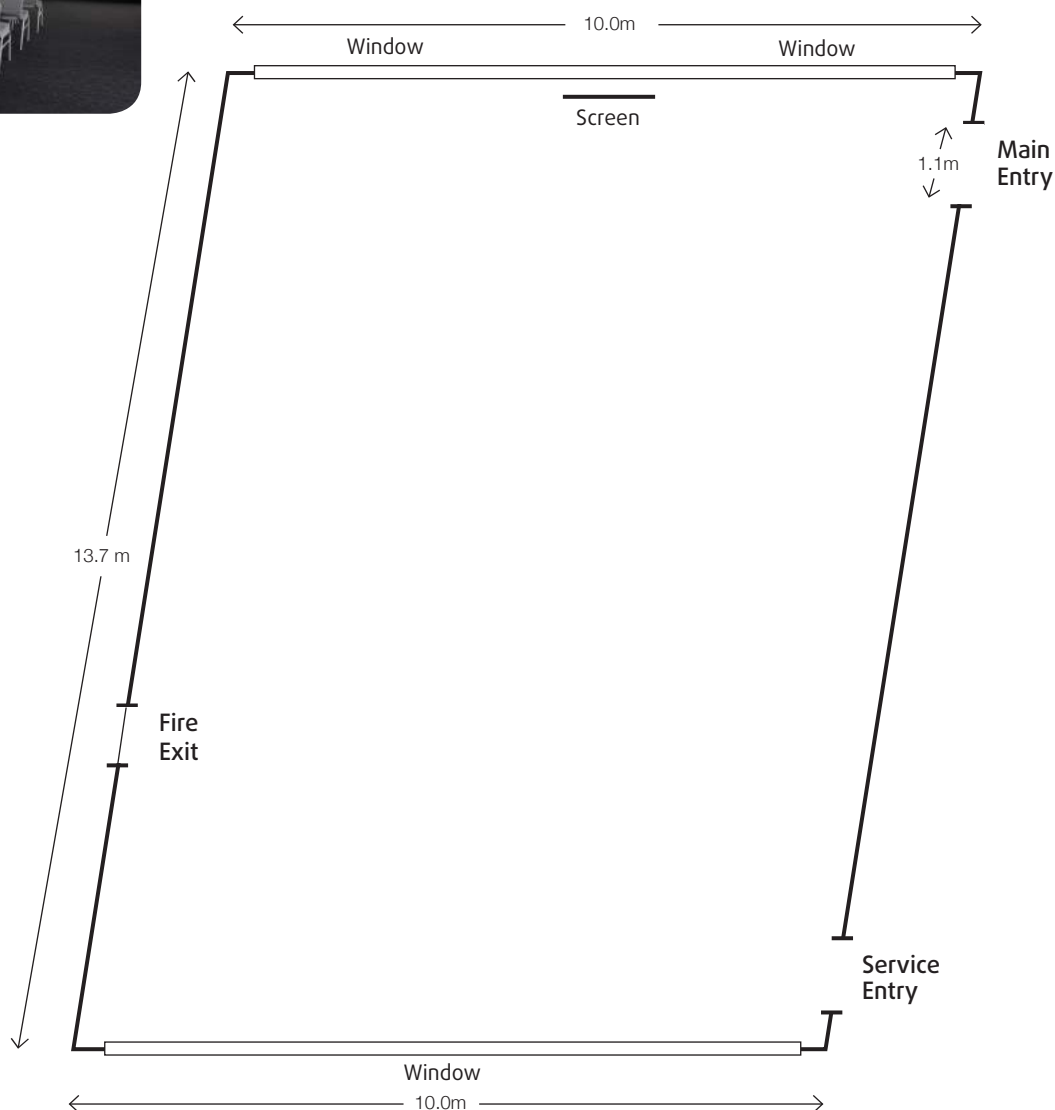

Parklands Room Level 10

Measurements & Room configurations

Room	Room Dimensions				Room Capacities						
	Height m	Length m	Width m	Area m²	Theatre	Classroom	U-Shape	Cabaret	Banquet	Cocktail	Boardroom
Parklands Room	2.7	13.7	10	137	150	66	30	80	110	180	25
Panorama Room	2.6	14	7.8	110	50	30	15	32	90	130	20
Sky Boardroom	2.3	8.6	5.3	45	n/a	n/a	n/a	n/a	12	n/a	14
The Green Room	2.8	8.3	9.4	78	20	12	15	16	18	30	18
The Loft	2.3	10.1	6.6	66	n/a	n/a	n/a	n/a	n/a	80	14
The Loft - Terrace	-	10.1	3.2	32	-	-	-	-	-	-	-

Hotel Urban Brisbane

345 Wickham Terrace Brisbane QLD 4000

Phone: 07 3230 7889

Email: events@hotelurbanbrisbane.com.au