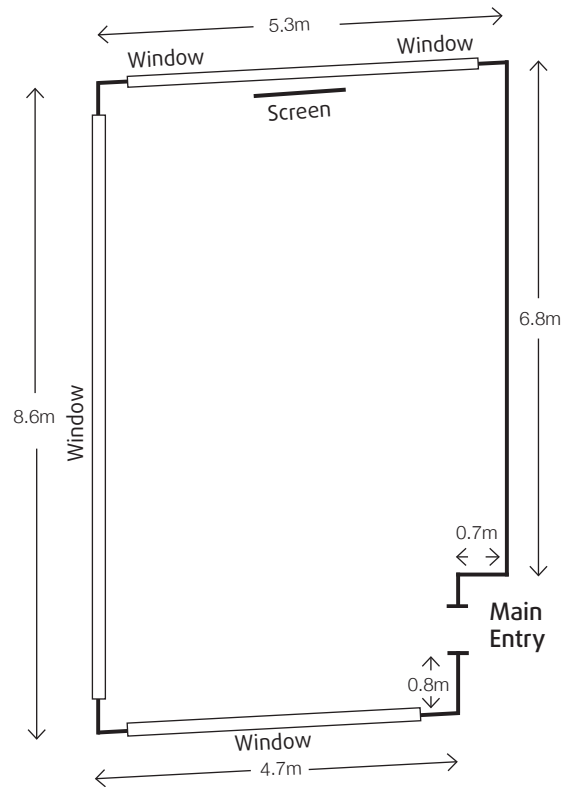

Sky Boardroom Level 11

Measurements & Room configurations

Room	Room Dimensions				Room Capacities						
	Height m	Length m	Width m	Area m²	Theatre	Classroom	U-Shape	Cabaret	Banquet	Cocktail	Boardroom
Parklands Room	2.7	13.7	10	137	150	66	30	80	110	180	25
Panorama Room	2.6	14	7.8	110	50	30	15	32	90	130	20
Sky Boardroom	2.3	8.6	5.3	45	n/a	n/a	n/a	n/a	12	n/a	14
The Green Room	2.8	8.3	9.4	78	20	12	15	16	18	30	18
The Loft	2.3	10.1	6.6	66	n/a	n/a	n/a	n/a	n/a	80	14
The Loft - Terrace	-	10.1	3.2	32	-	-	-	-	-	-	-

Hotel Urban Brisbane

345 Wickham Terrace Brisbane QLD 4000

Phone: 07 3230 7889

Email: events@hotelurbanbrisbane.com.au