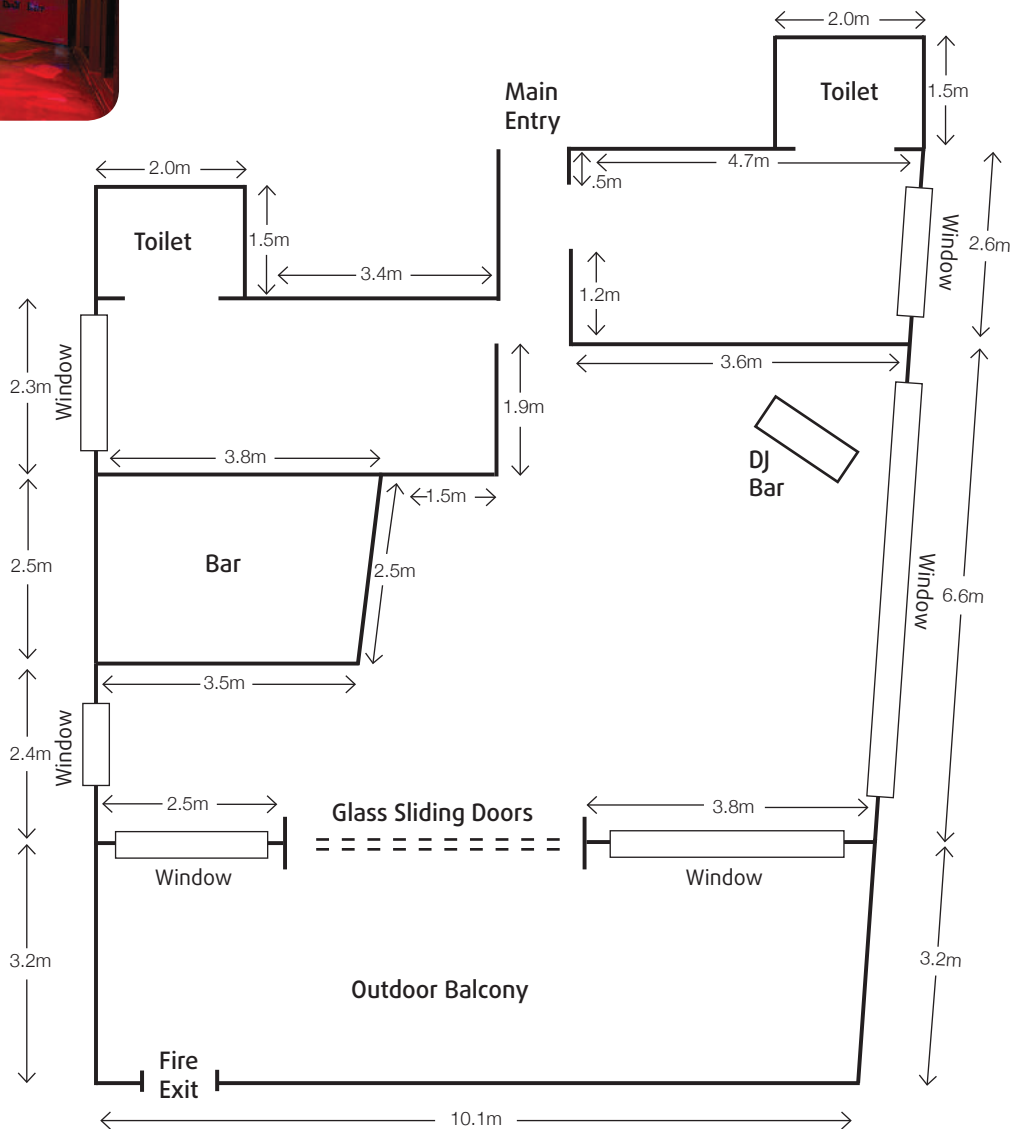

The Loft Level 12