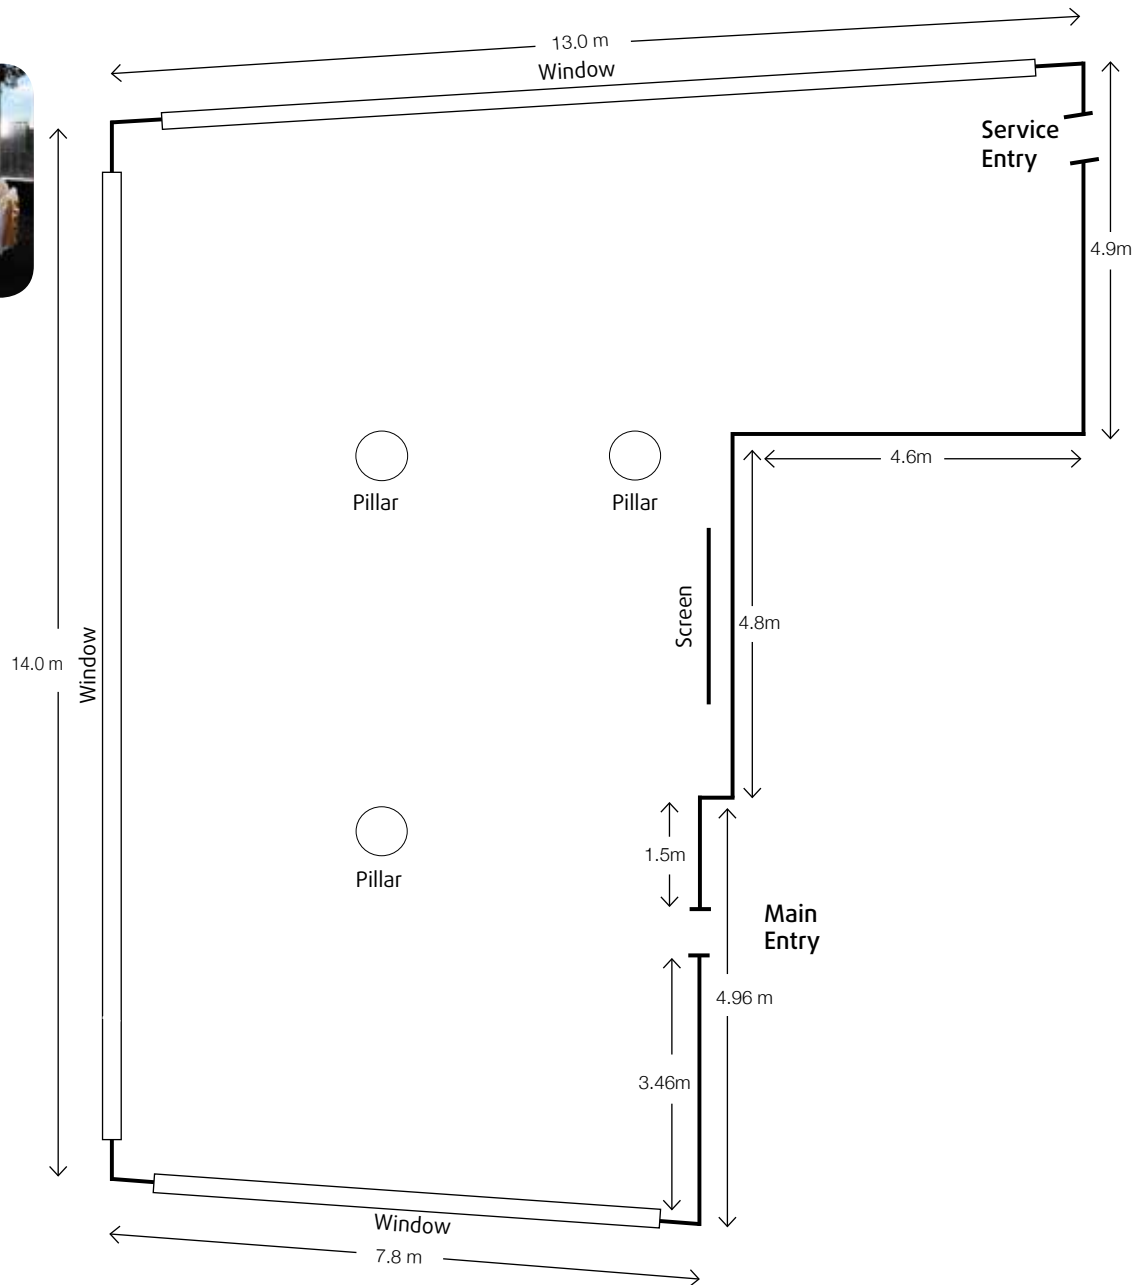

Panorama Room Level 10

Measurements & Room configurations

Room	Room Dimensions				Room Capacities						
	Height m	Length m	Width m	Area m ²	Theatre	Classroom	U-Shape	Cabaret	Banquet	Cocktail	Boardroom
Parklands Room	2.7	13.7	10	137	150	66	30	80	110	180	25
Panorama Room	2.6	14	7.8	110	50	30	15	32	90	130	20
Sky Boardroom	2.3	8.6	5.3	45	n/a	n/a	n/a	n/a	12	n/a	14
The Green Room	2.8	8.3	9.4	78	20	12	15	16	18	30	18
The Loft	2.3	10.1	6.6	66	n/a	n/a	n/a	n/a	n/a	80	14
The Loft - Terrace	-	10.1	3.2	32	-	-	-	-	-	-	-

Room	Room Dimensions				Room Capacities						
	Height m	Length m	Width m	Area m ²	Theatre	Classroom	U-Shape	Cabaret	Banquet	Cocktail	Boardroom
Parklands Room	2.7	13.7	10	137	150	66	30	80	110	180	25
Panorama Room	2.6	14	7.8	110	50	30	15	32	90	130	20
Sky Boardroom	2.3	8.6	5.3	45	n/a	n/a	n/a	n/a	12	n/a	14
The Green Room	2.8	8.3	9.4	78	20	12	15	16	18	30	18
The Loft	2.3	10.1	6.6	66	n/a	n/a	n/a	n/a	n/a	80	14
The Loft - Terrace	-	10.1	3.2	32	-	-	-	-	-	-	-