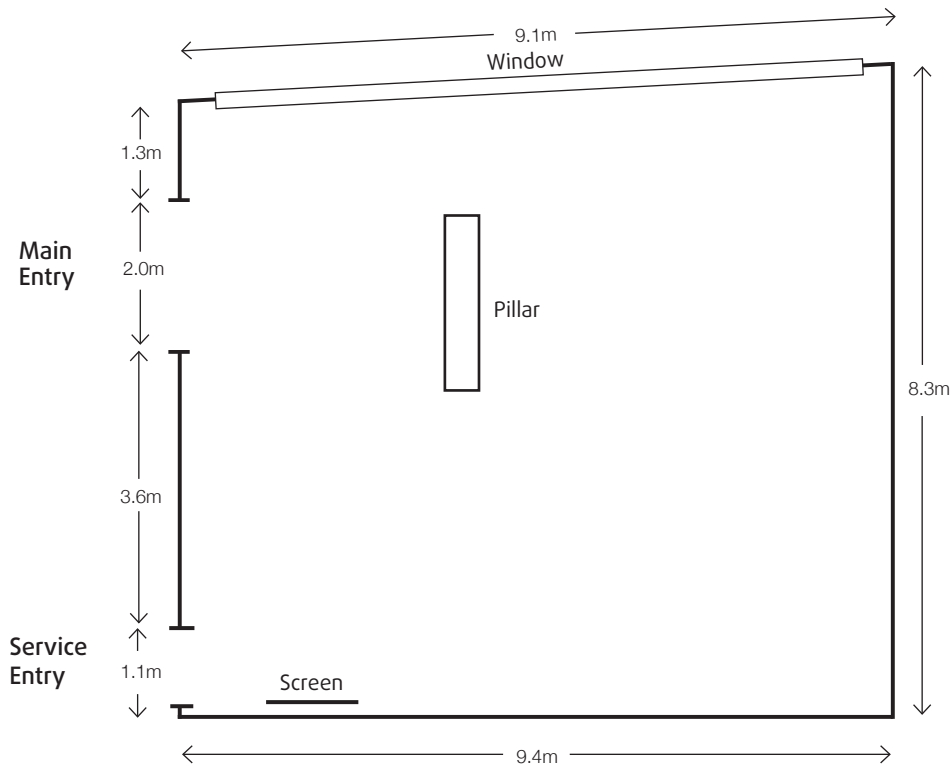

The Green Room Ground Floor

Measurements & Room configurations

Room	Room Dimensions				Room Capacities						
	Height m	Length m	Width m	Area m²	Theatre	Classroom	U-Shape	Cabaret	Banquet	Cocktail	Boardroom
Parklands Room	2.7	13.7	10	137	150	66	30	80	110	180	25
Panorama Room	2.6	14	7.8	110	50	30	15	32	90	130	20
Sky Boardroom	2.3	8.6	5.3	45	n/a	n/a	n/a	n/a	12	n/a	14
The Green Room	2.8	8.3	9.4	78	20	12	15	16	18	30	18
The Loft	2.3	10.1	6.6	66	n/a	n/a	n/a	n/a	n/a	80	14
The Loft - Terrace	-	10.1	3.2	32	-	-	-	-	-	-	-

Hotel Urban Brisbane

345 Wickham Terrace Brisbane QLD 4000

Phone: 07 3230 7889

Email: events@hotelurbanbrisbane.com.au